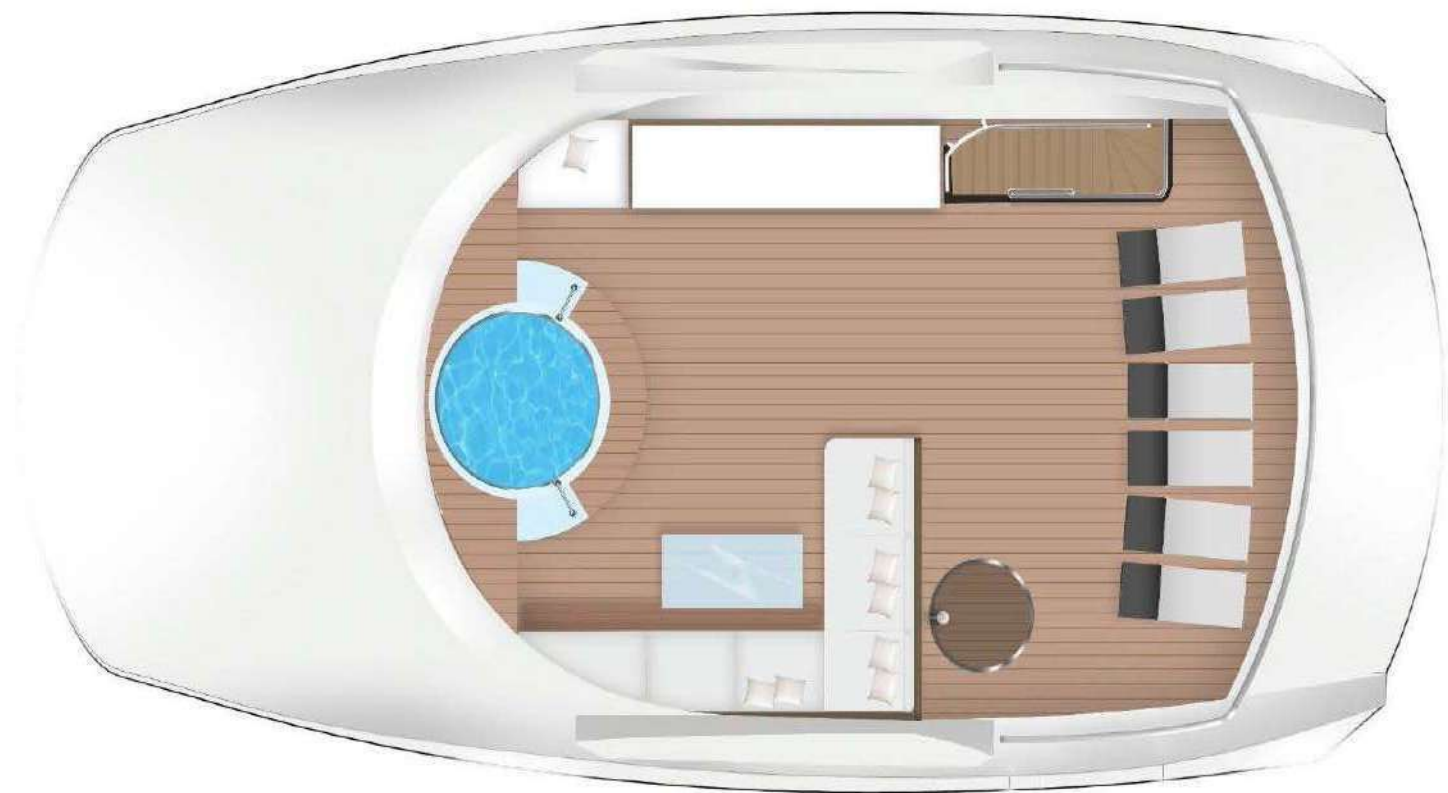

LAYOUT - sundeck