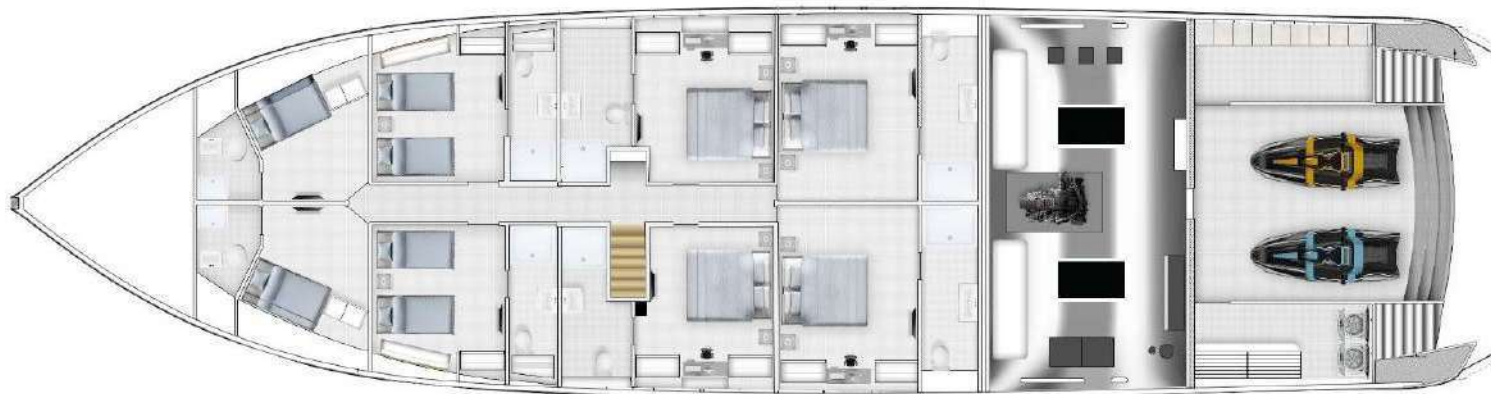

LAYOUT – below deck